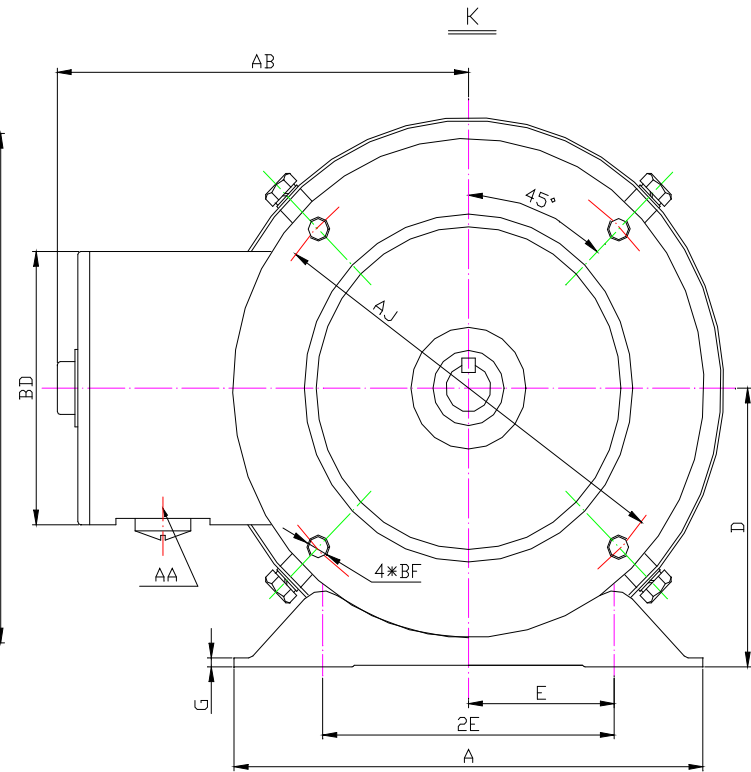

Orientation

| | | | | | | | | | | HP | RPM | Frame | WGT lb | MQSP / MPSP-152T |
|--------|--------|--------|-------|--------|--------------|-------|-------|-------------|--------|---------|--------------------|-------|--------|---------------------------|
| A | B | C | D | G | H | E | 2E | 2F1 | 2F2 | 1.5 | 3600 | 143TC | 42,0 | Stainless Steel 304, IP66 |
| 6.50" | 6.50" | 13.81" | 3.50" | 0.118" | 1.22 * 0.34" | 2.75" | 5.50" | 4.00" | 5.00" | | | | | |
| P | AK | AJ | AH | AG | BA | BB | BC | BF | | | | | | |
| 6.50" | 4.50" | 5.875" | 2.12" | 11.69" | 2.75" | 0.16" | 0.12" | 4 * 3/8-16" | | | | | | |
| U | R | S | ES | NW | AA | AB | BD | BV | DE Brg | ODE Brg | | | | |
| 0.875" | 0.771" | 0.188" | 1.41" | 2.25" | 1/2" NPT | 5.55" | 3.45" | 6.95" | 6205 | 6205 | Revised: Oct. 2018 | | | |