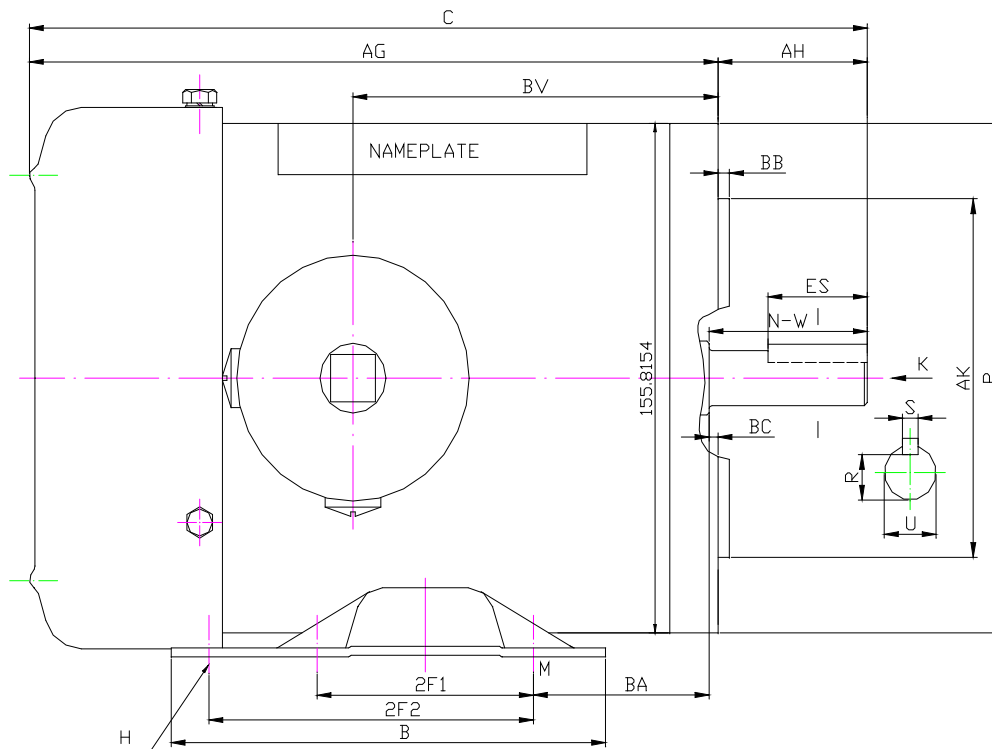

Orientation

| | | | | | | | | | | HP | RPM | Frame | WGT lb | MQSP / MPSP-152T |
|--------|--------|--------|-------|--------|--------------|-------|-------|-------------|--------|---------|--------------------|-------|--------|---------------------------|
| A | B | C | D | G | H | E | 2E | 2F1 | 2F2 | 1.5 | 3600 | 143TC | 42,0 | Stainless Steel 304, IP66 |
| 6.50" | 6.50" | 13.81" | 3.50" | 0.118" | 1.22 * 0.34" | 2.75" | 5.50" | 4.00" | 5.00" | | | | | |
| P | AK | AJ | AH | AG | BA | BB | BC | BF | | | | | | |
| 6.50" | 4.50" | 5.875" | 2.12" | 11.69" | 2.75" | 0.16" | 0.12" | 4 * 3/8-16" | | | | | | |
| U | R | S | ES | NW | AA | AB | BD | BV | DE Brg | ODE Brg | | | | |
| 0.875" | 0.771" | 0.188" | 1.41" | 2.25" | 1/2" NPT | 5.55" | 3.45" | 6.95" | 6205 | 6205 | Revised: Oct. 2018 | | | |